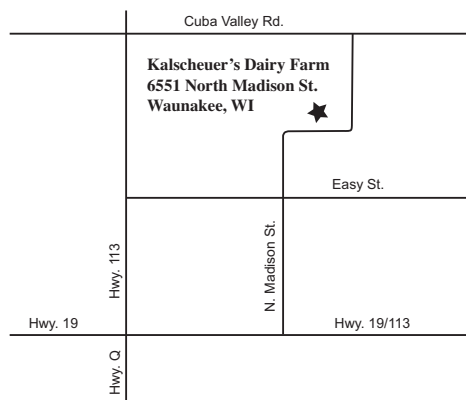

Dane County's 30th Annual Breakfast on the Farm

Saturday, June 14, 2008

Breakfast Served: 7:00 a.m. to 11:00 a.m.

Enjoy scrambled eggs with cheese, sausage, coffee cake, a variety of cheese, milk, coffee and strawberry ice cream sundaes!

Hosts
Kalscheuer's Dairy Farm
Al & Michelle Kalscheuer
6551 North Madison Street
Waunakee, WI

Admission & Breakfast:	
Ages 12 & up	\$6.00
Ages 3-11	\$4.00
Ages 0-2	Free

Enjoy a morning at the farm!

- Breakfast
- Animals
- Live Music featuring The Soggy Prairie Boys
- Vendors Offering Samples of Dairy Products
- Live Broadcast by Q106
- Guest Speaker-Pam Jahnke, Farm Director, WI Farm Report Radio
- Guest Speaker-Bret Bielema, Head Football Coach
- Appearance by Alice in Dairyland
- Meet Ronald McDonald
- Horse-Drawn Wagon Rides
- Get Your Picture Taken with the Wiernermobile
- Self Guided Farm Tours
- Large Machinery Display
- Educational Displays
- And much, much more!